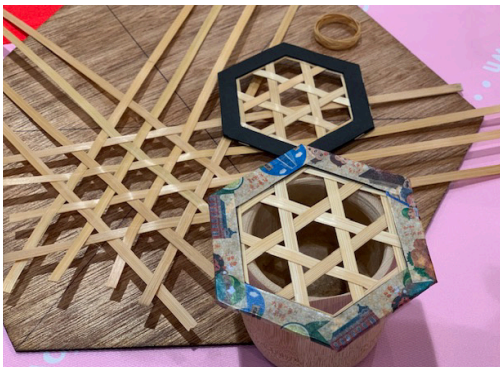

## WINTER VACATION EVENT INFORMATION

Winter season in Grand Mercure Beppu Bay Resort & Spa.  
Enjoy the holidays at the resort hotel during the year-end and New Year holidays this year

Charge

Let's weave the bamboo coaster