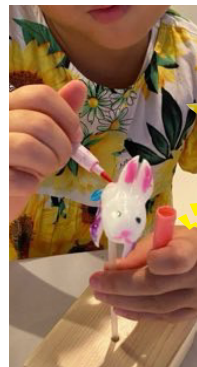

WINTER KIDS PROGRAM 2025-2026

WINTER VACATION EVENT INFORMATION

Winter season in Grand Mercure Beppu Bay Resort & Spa.
Enjoy the holidays at the resort hotel during the year-end and New Year holidays this year

Charge

Let's weave the bamboo coaster

[Time] 18:00~20:00
[Place] 2F Hall
[Experience fee]
general price 2,000 yen per set
ALL member price 1,500 yen
[Capacity]
From 18:00 to 25 people per copy,
from 19:00 to 25 people per copy

Charge

Candy making experience

[Time] 18:00~20:00
[Place] 2F Hall
[Experience fee]
general price 4,000 yen per set
ALL member price 3,500 yen

Kids patissier experience

Charge

[Time] 19:00~20:00
[Place] 2F Hall
[Experience fee]
general price 3,000 yen per set
ALL member price 2,000 yen
[Capacity] 5 people

Making bead accessories

Charge

[Time] 18:00~19:30
[Place] 2F Hall
[Experience fee]
general price 2,000 yen per set
ALL member price 1,500 yen

A smell bag made of origami "Sachet"

Charge

[Time] 18:00~20:00
[Place] 2F Hall
[Experience fee]
general price 1,000 yen per set
ALL member price 500 yen
[Capacity]
From 18:00 to 25 people per copy,
from 19:00 to 25 people per copy

Free

Time slip at a picture-story show

[Time] Part1 18:00~
10 minutes break/Part2 19:00~
[Place] 2F Hall

Free

Let's play steel bread

[Time] 18:00~20:00
[Place] 2F ホール

My own typeface experience

Charge

[Time] 18:00~20:00
[Place] 2F Hall
[Experience fee]
general price 1,000 yen per set
ALL member price 500 yen
[Capacity]
From 18:00 to 25 people per copy,
from 19:00 to 25 people per copy

Let's make a miniature work

Charge

[Time] 18:00~20:00
[Place] 2F Hall
[Experience fee]
general price 1,000 yen per set
ALL member price 500 yen
[Capacity]
From 18:00 to 25 people per copy,
from 19:00 to 25 people per copy

Kabuki mask making experience

Charge